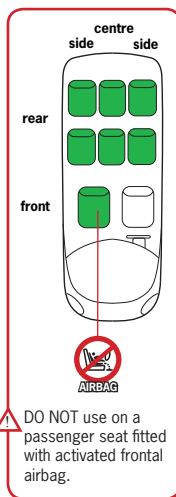

CAR		APPROVED SEATS		
Manufacturer	Model	front	rear	
			side	centre
	C3		OK	
	C4		OK	
Citroen	C5 / C5 Break		OK	
	C8		OK	OK
Daihatsu	Sirion		OK	
Fiat	Stilo		OK	
	Ulysse		OK	
Ford	C Max		OK	
	S Max		OK	
	Focus		OK	
	Tourneo Connect			OK
Honda	Civic		OK	
	Accord		OK	
	CR-V		OK	
	FR-V		OK	
	Jazz		OK	
	Stream		OK	
Hyundai	Elantra		OK	
	Accent		OK	
	Coupe		OK	
	Matrix		OK	
	Sante Fe		OK	
	Sonarta		OK	
	Tuscan		OK	
	Terracan		OK	
	Getz		OK	
Jaguar	S Type		OK	
	X Type		OK	
	XJ Type		OK	
Kia	Sorento		OK	
	Carens		OK	
	Magentis		OK	
	Picanto		OK	
	Rio		OK	
	Sedona		OK	OK
	Sportage		OK	
Land Rover	Discovery		OK	
	Freelander		OK	
	Range Rover		OK	
Lexus	IS200/300		OK	
	GS300/400		OK	
	RX 300		OK	
Mazda	2		OK	
	3		OK	
	5		OK	
	6		OK	
	323		OK	
	MX5	OK		
	RX8		OK	
Mercedes	A Class		OK	
	B Class		OK	
	C class		OK	
	CL		OK	
	CLK		OK	
	CLS class		OK	
	E class		OK	
	M class		OK	
	ML class		OK	
	S class		OK	
	Vito		OK	
Mini (BMW)			OK	
Mitsubishi	Colt		OK	
	Grandis		OK	
	L200		OK	
	Lancer		OK	
	Outlander		OK	
Nissan	Almera		OK	

BeSafe®
Car list