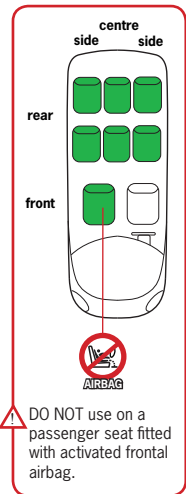

CAR		APPROVED SEATS		
Manufacturer	Model	front	rear	
			side	centre
Nissan	Micra		OK	
	Murano		OK	
	Note		OK	
	Pathfinder			OK
	Primera		OK	
	X-Trail		OK	
Opel	Agila		OK	
	Antara		OK	
	Astra		OK	
	Combo		OK	
	Corsa		OK	
	Meriva	OK	OK	
	Signum		OK	
	Vectra		OK	
	Zafira		OK	
Peugeot	107		OK	
	206		OK	
	206SW	OK	OK	
	207		OK	
	307		OK	
	407		OK	
	407SW		OK	
	807		OK	OK
	1007		OK	
Porsche	Cayenne		OK	
Renault	Twingo	OK	OK	
	Clio	OK	OK	
	Laguna		OK	
	Megane		OK	
	Megane Break	OK	OK	
	Megane Grandtour		OK	
	Megane Scenic		OK	
	Megane Grand Scenic		OK	
	Espace		OK	
	Kangoo			OK
	Modus	OK	OK	
Saab	93		OK	
	95		OK	
Seat	Alhambra		OK	
	Altea		OK	
	Arosa		OK	
	Cordoba & Varia		OK	
	Ibiza		OK	
	Leon		OK	
	Toledo		OK	
Skoda	Fabia		OK	
	Octavia		OK	
	Roomster			
	Superb		OK	
Smart	Forfour		OK	
Subaru	Forester		OK	
	Impreza WRX/STI		OK	
	Legacy Outback		OK	
Suzuki	Grand vitara		OK	
	Ignis		OK	
	Liana		OK	
	Swift		OK	
	Wagon R+		OK	
Toyota	Corolla		OK	
	Rav 4		OK	
	Avensis		OK	
	Land Cruiser		OK	
	Previa		OK	
	Aygo		OK	
	Corolla Verso		OK	
	Prius		OK	
	Yaris		OK	

BeSafe®
Car list

izi Sleep Isofix
SEMI-UNIVERSAL