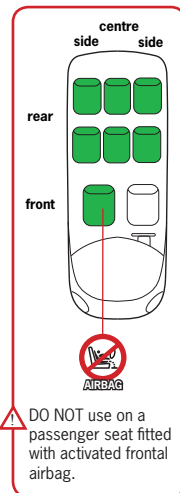

BeSafe®

Car list

Approved cars for iZi Sleep ISOfix, provided the car is equipped with ISOfix

The iZi Sleep ISOfix is a semi-universal ISOFIX CHILD RESTRAINT SYSTEM. It is approved to regulation No. 44-04 series of amendments for general use in vehicles fitted with ISOFIX anchorage systems.

It will fit vehicles with positions approved as ISOFIX positions (as detailed in the vehicle handbook), depending on category of the child seat and of the fixture. The mass group and the ISOFIX size class for which this device is intended is: E.

The iZi Sleep ISOfix is suitable for fixing into the seat positions of the cars listed below, providing approved ISOfix points are fitted and available.

Seat positions in other cars may also be suitable to accept this child restraint, however we have not yet tested that combination of car and iZiSleep ISOfix. If in doubt, consult either HTS BeSafe or the retailer. For updated carlist see: www.besafe.eu

Notice:

DO NOT use on a passenger seat fitted with activated frontal airbag.

CAR	Manufacturer	Model	APPROVED SEATS		
			front	rear	
				side	centre
Alfa Romeo		156 wagon		OK	
Audi		A2		OK	
		A3	OK	OK	
		A4 cabriolet	OK		
		A4 Avant		OK	
		A4 Saloon	OK		
		A4/S4 cabriolet		OK	
		A6 Saloon, Avant	OK	OK	
		A8		OK	
		Q7		OK	
BMW		1 serie		OK	
		3 serie		OK	
		5 serie		OK	
		mini		OK	
		X3		OK	
		X5		OK	
Chevrolet		Aveo		OK	
		Captiva		OK	
		Epica		OK	
		Kalos		OK	
		Lacetti		OK	
		Matiz		OK	
Chrysler		Voyager		OK	
		Dodge Caliber		OK	
		PT cruiser		OK	
		Jeep Cherokee		OK	
Citroen		C1		OK	
		C2		OK